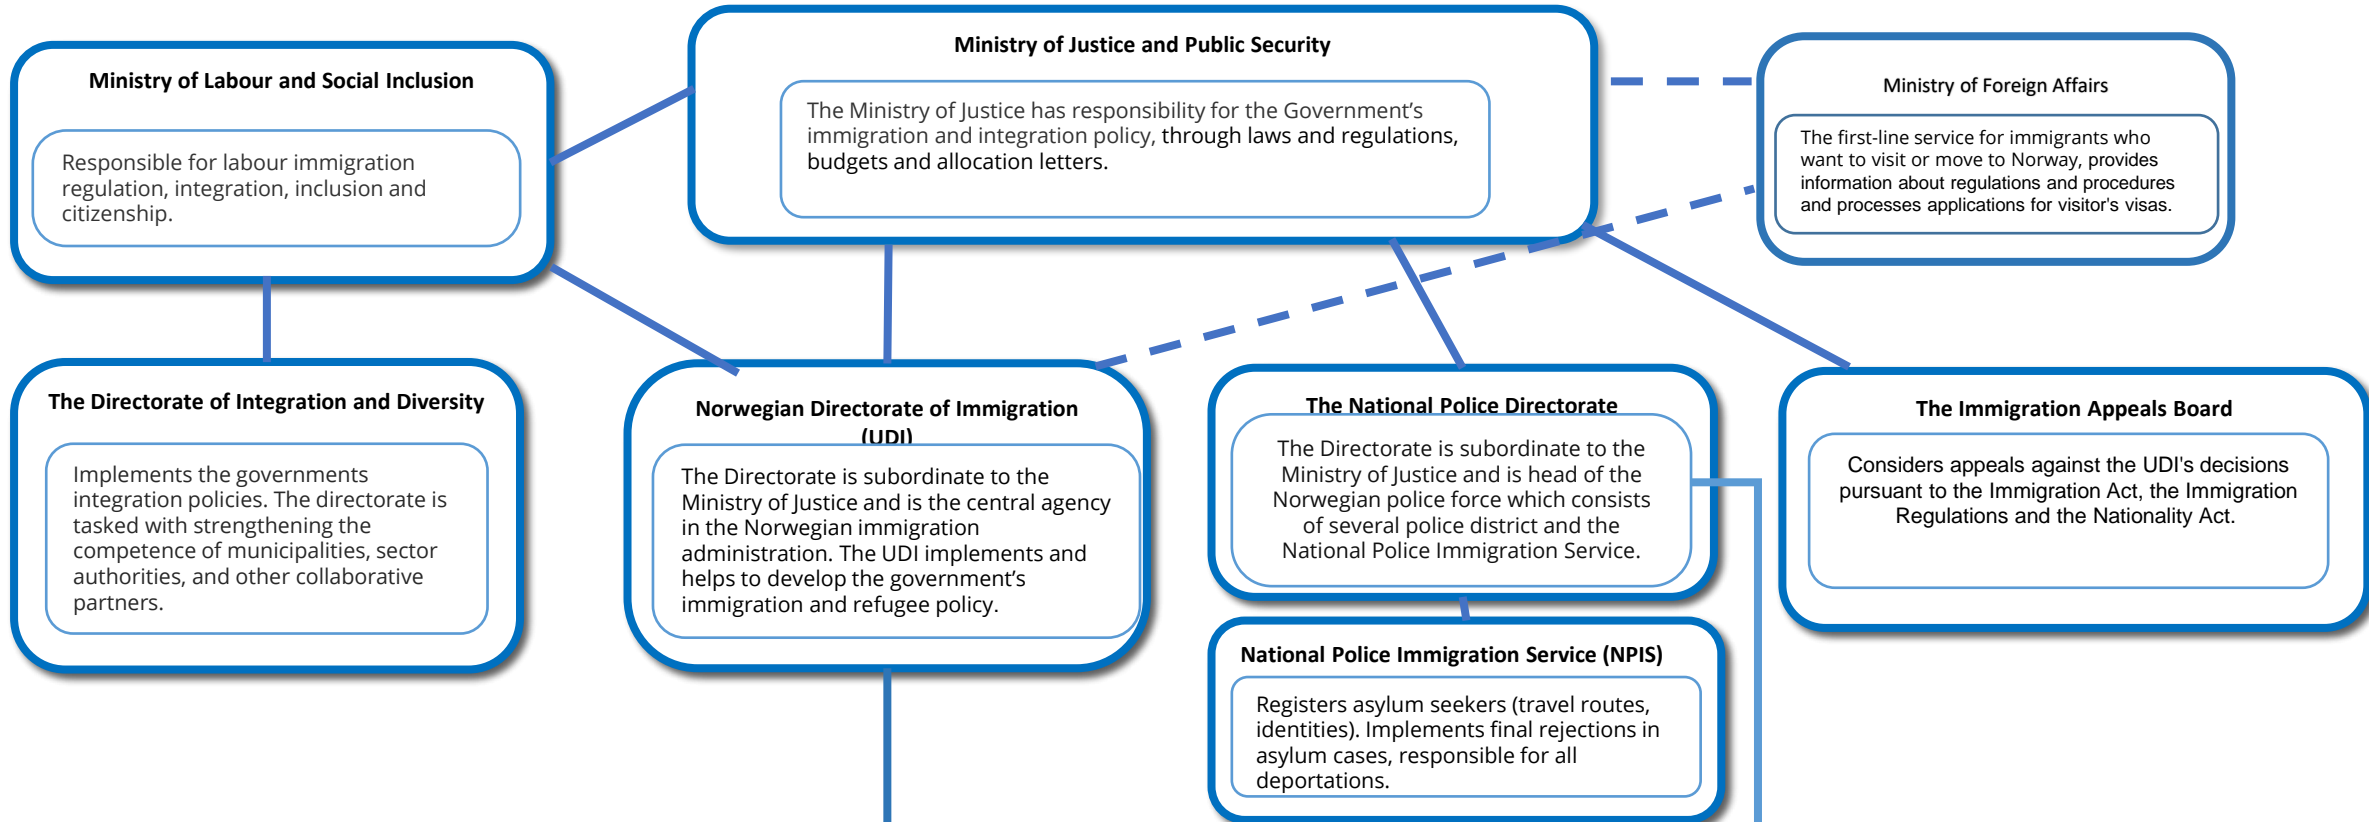

# NORWAY

## Institutional Framework for migration and asylum\*

NATIONAL LEVEL

LOCAL LEVEL

- Legend:**
- - - - - Cooperation
  - . . . . . Coordination
  - Other input

*\*Please note that this institutional chart provides an indicative overview of the asylum and migration system in the m/s concerned on September 2020*